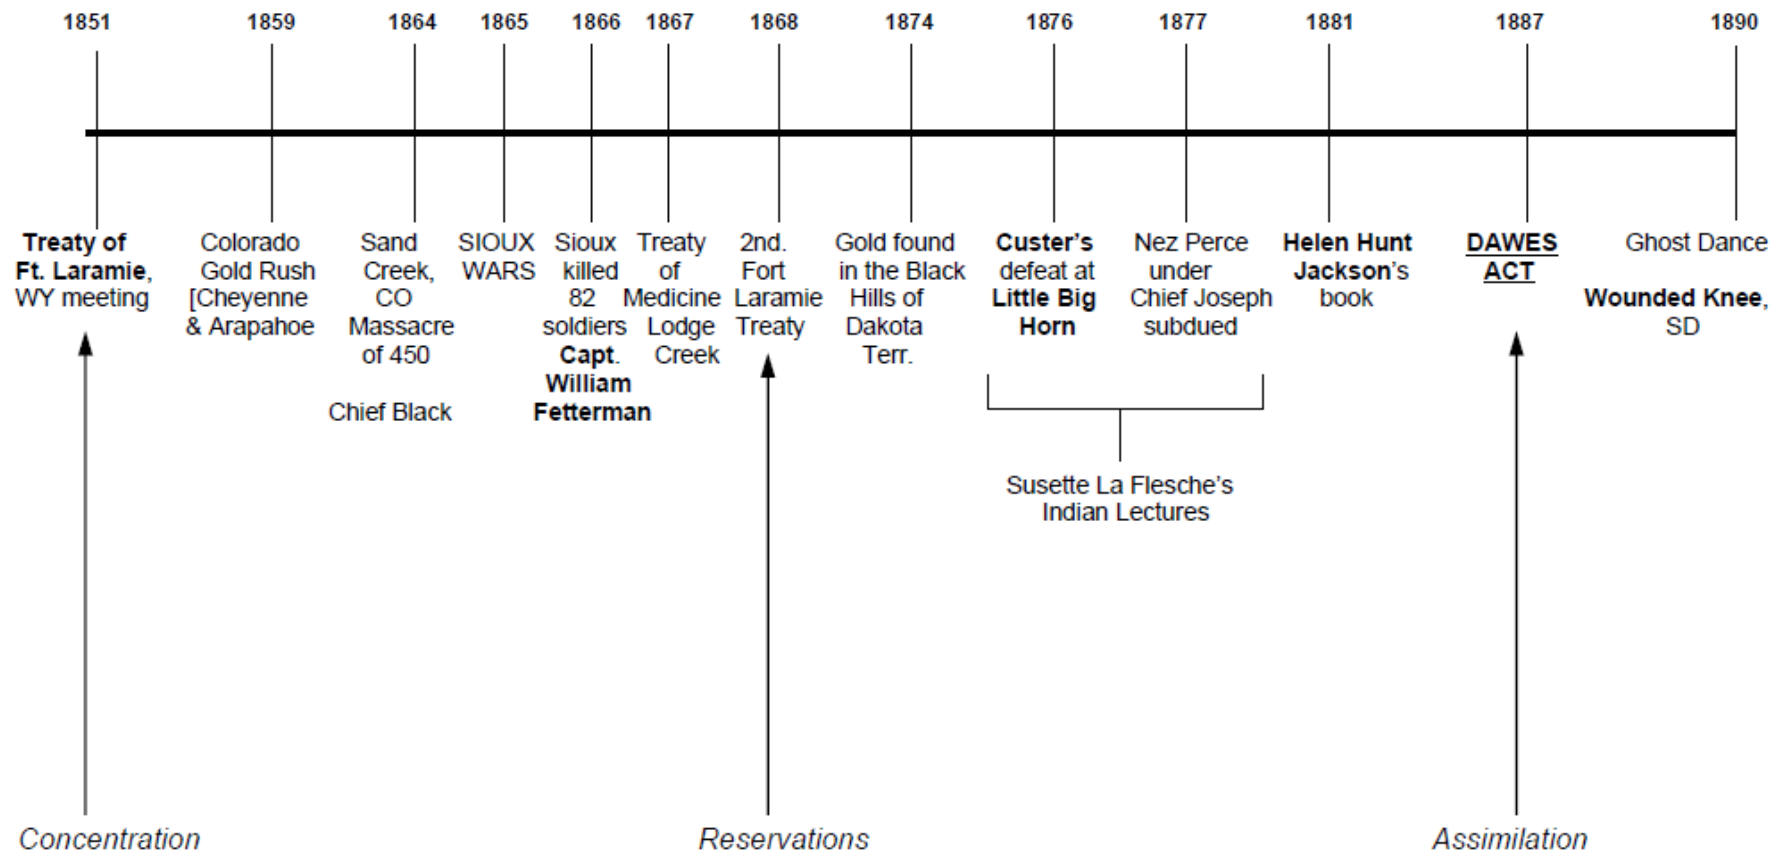

http://www.historyteacher.net/AHAP/Charts/chart-EndOfPlainsIndians.pdf - Windows Internet Explorer

http://www.historyteacher.net/AHAP/Charts/chart-EndOfPlainsIndians.pdf

File Edit Go To Favorites Help

U.S. Histo... http://... x Announce... Standard ... Google D... Gradebook Turnitin: ...

# The End of the Plains Indians

2

Culture of the Plains Indians

BUFFALO AND HORSE

FAMILY LIFE

BELIEFS

3

# 6 General Timeline of Westward Settlement (1860-1900)

7

# POPULIST MOVEMENT - 1890s

Causes

Effects

Platform Issues: